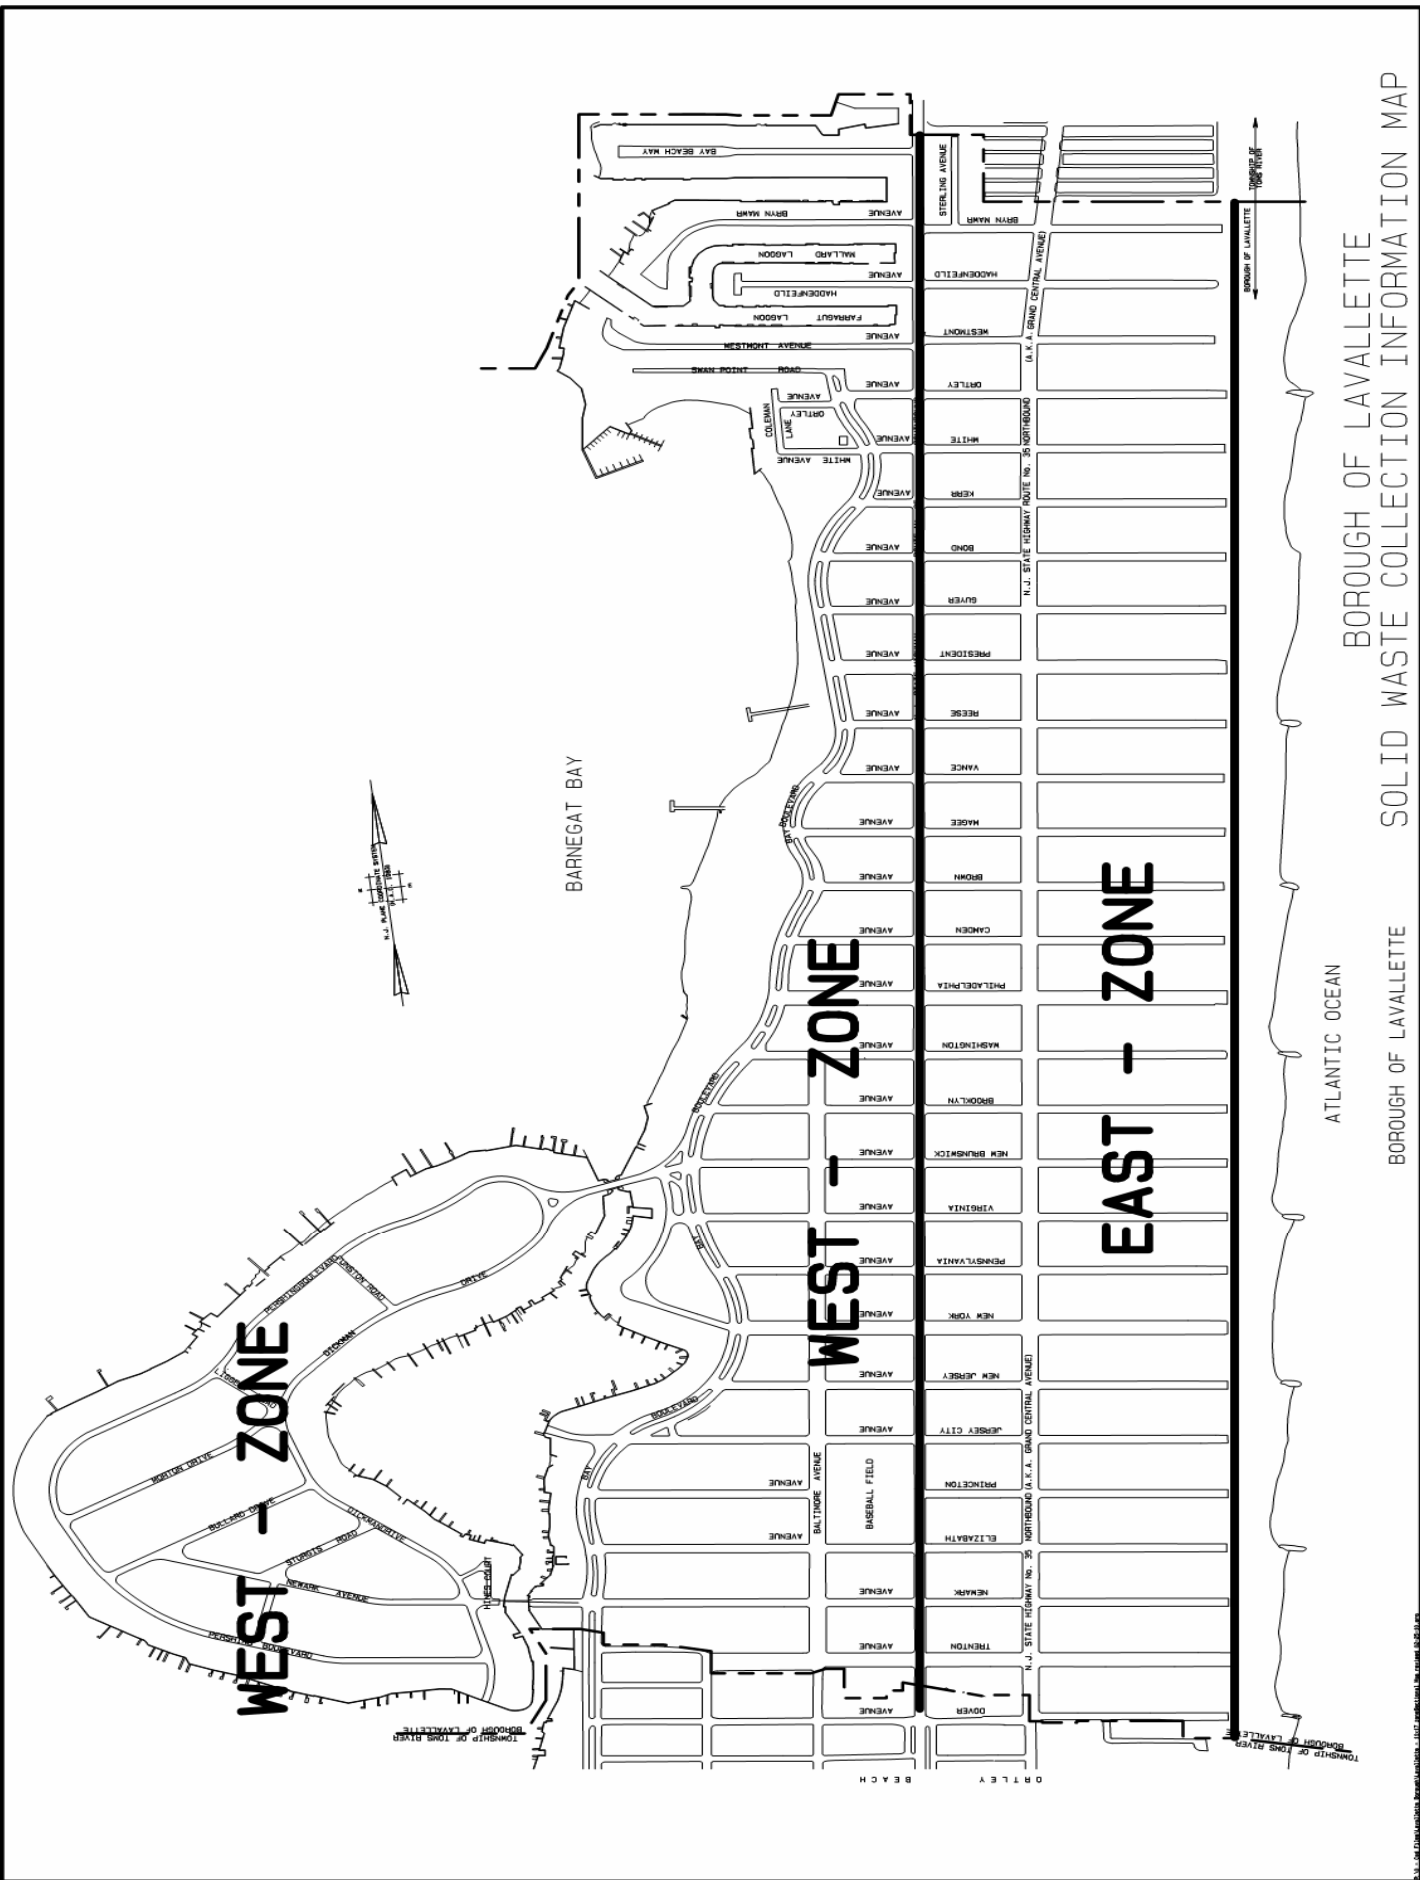

BOROUGH OF LAVALLETTE
BOROUGH OF LAVALLETTE SOLID WASTE COLLECTION INFORMATION MAP