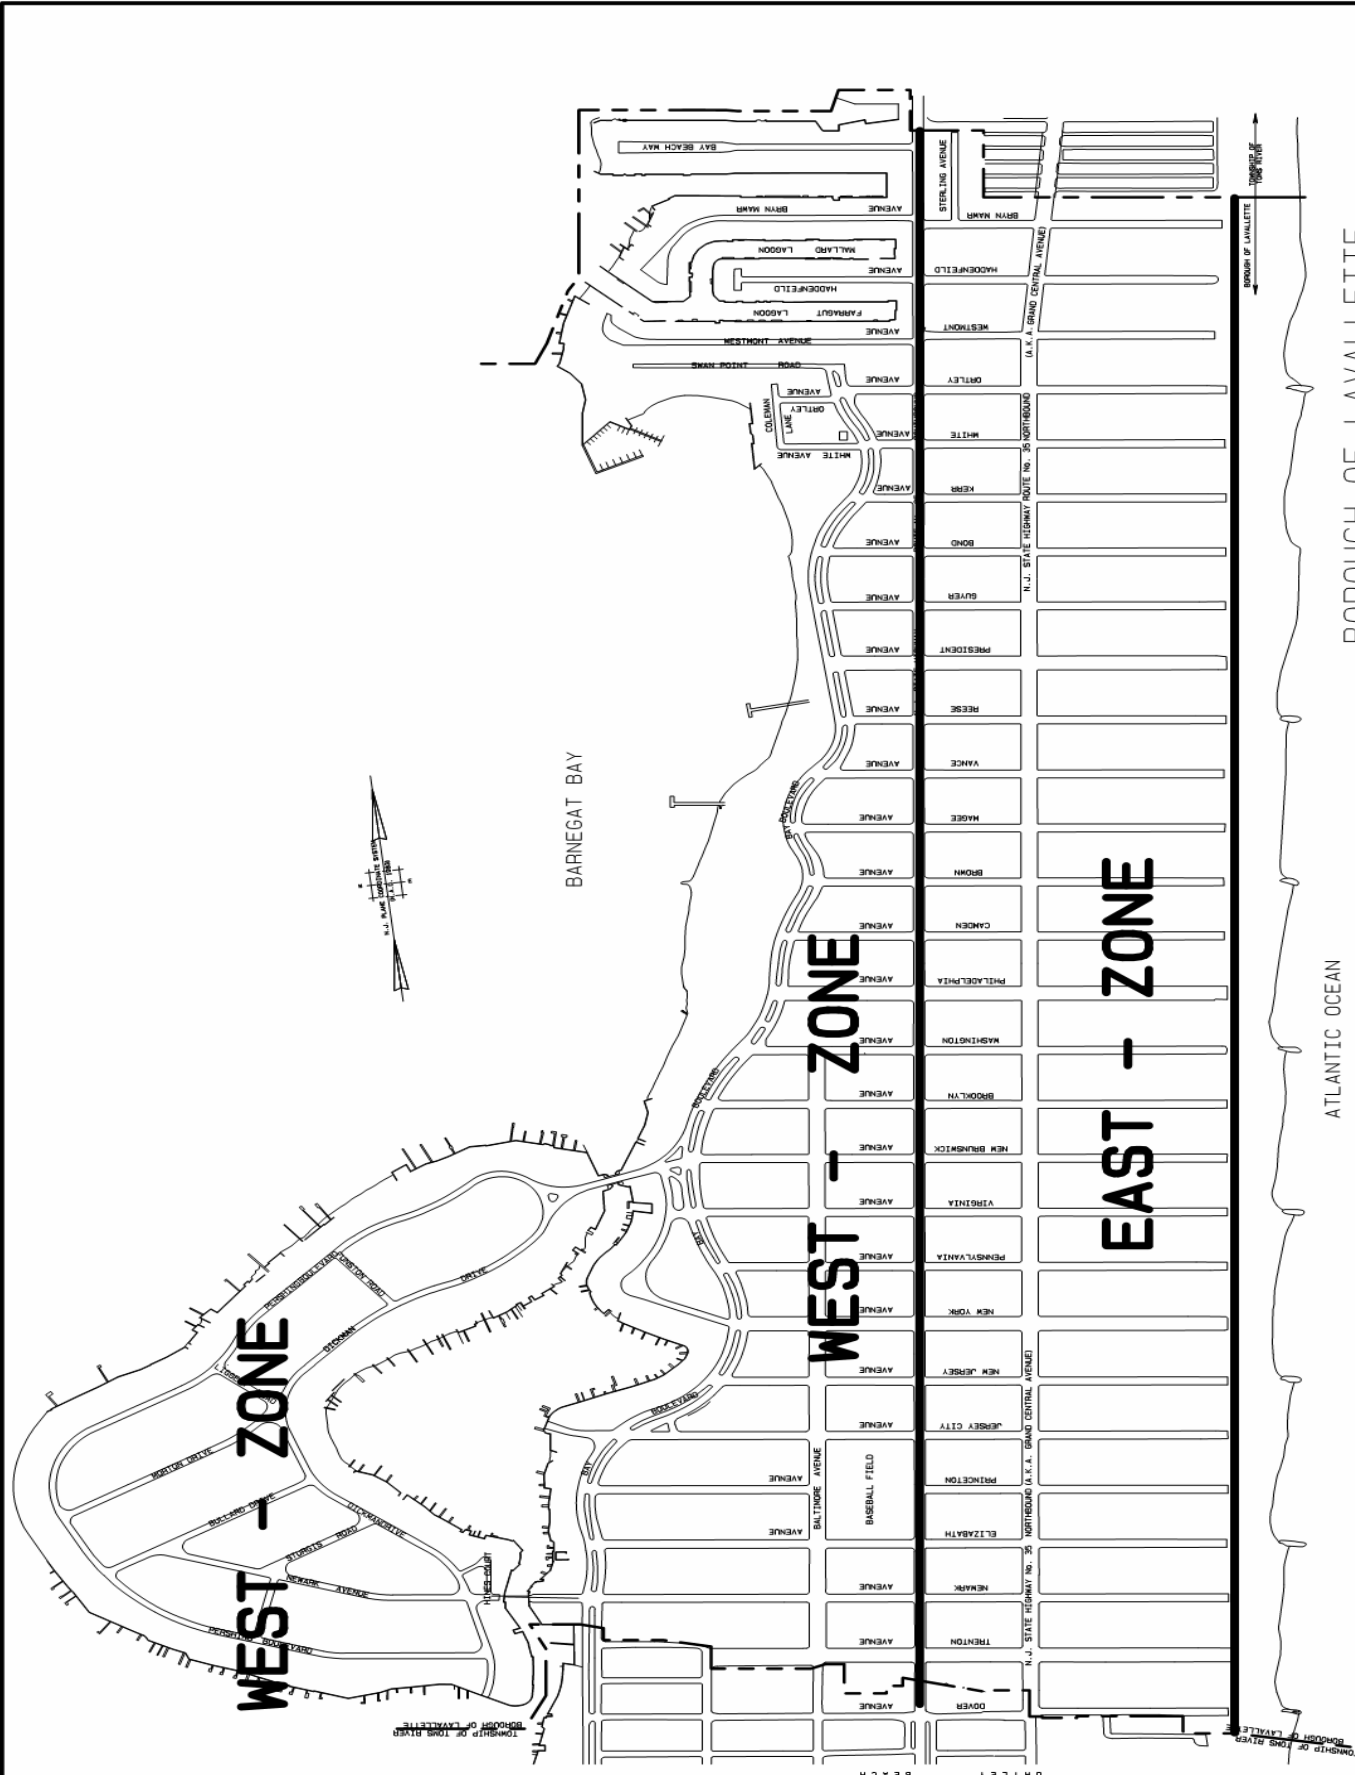

BOROUGH OF LAVALLETTE
BOROUGH OF LAVALLETTE
SOLID WASTE COLLECTION INFORMATION MAP

DATE: 08/15/2011 10:00 AM