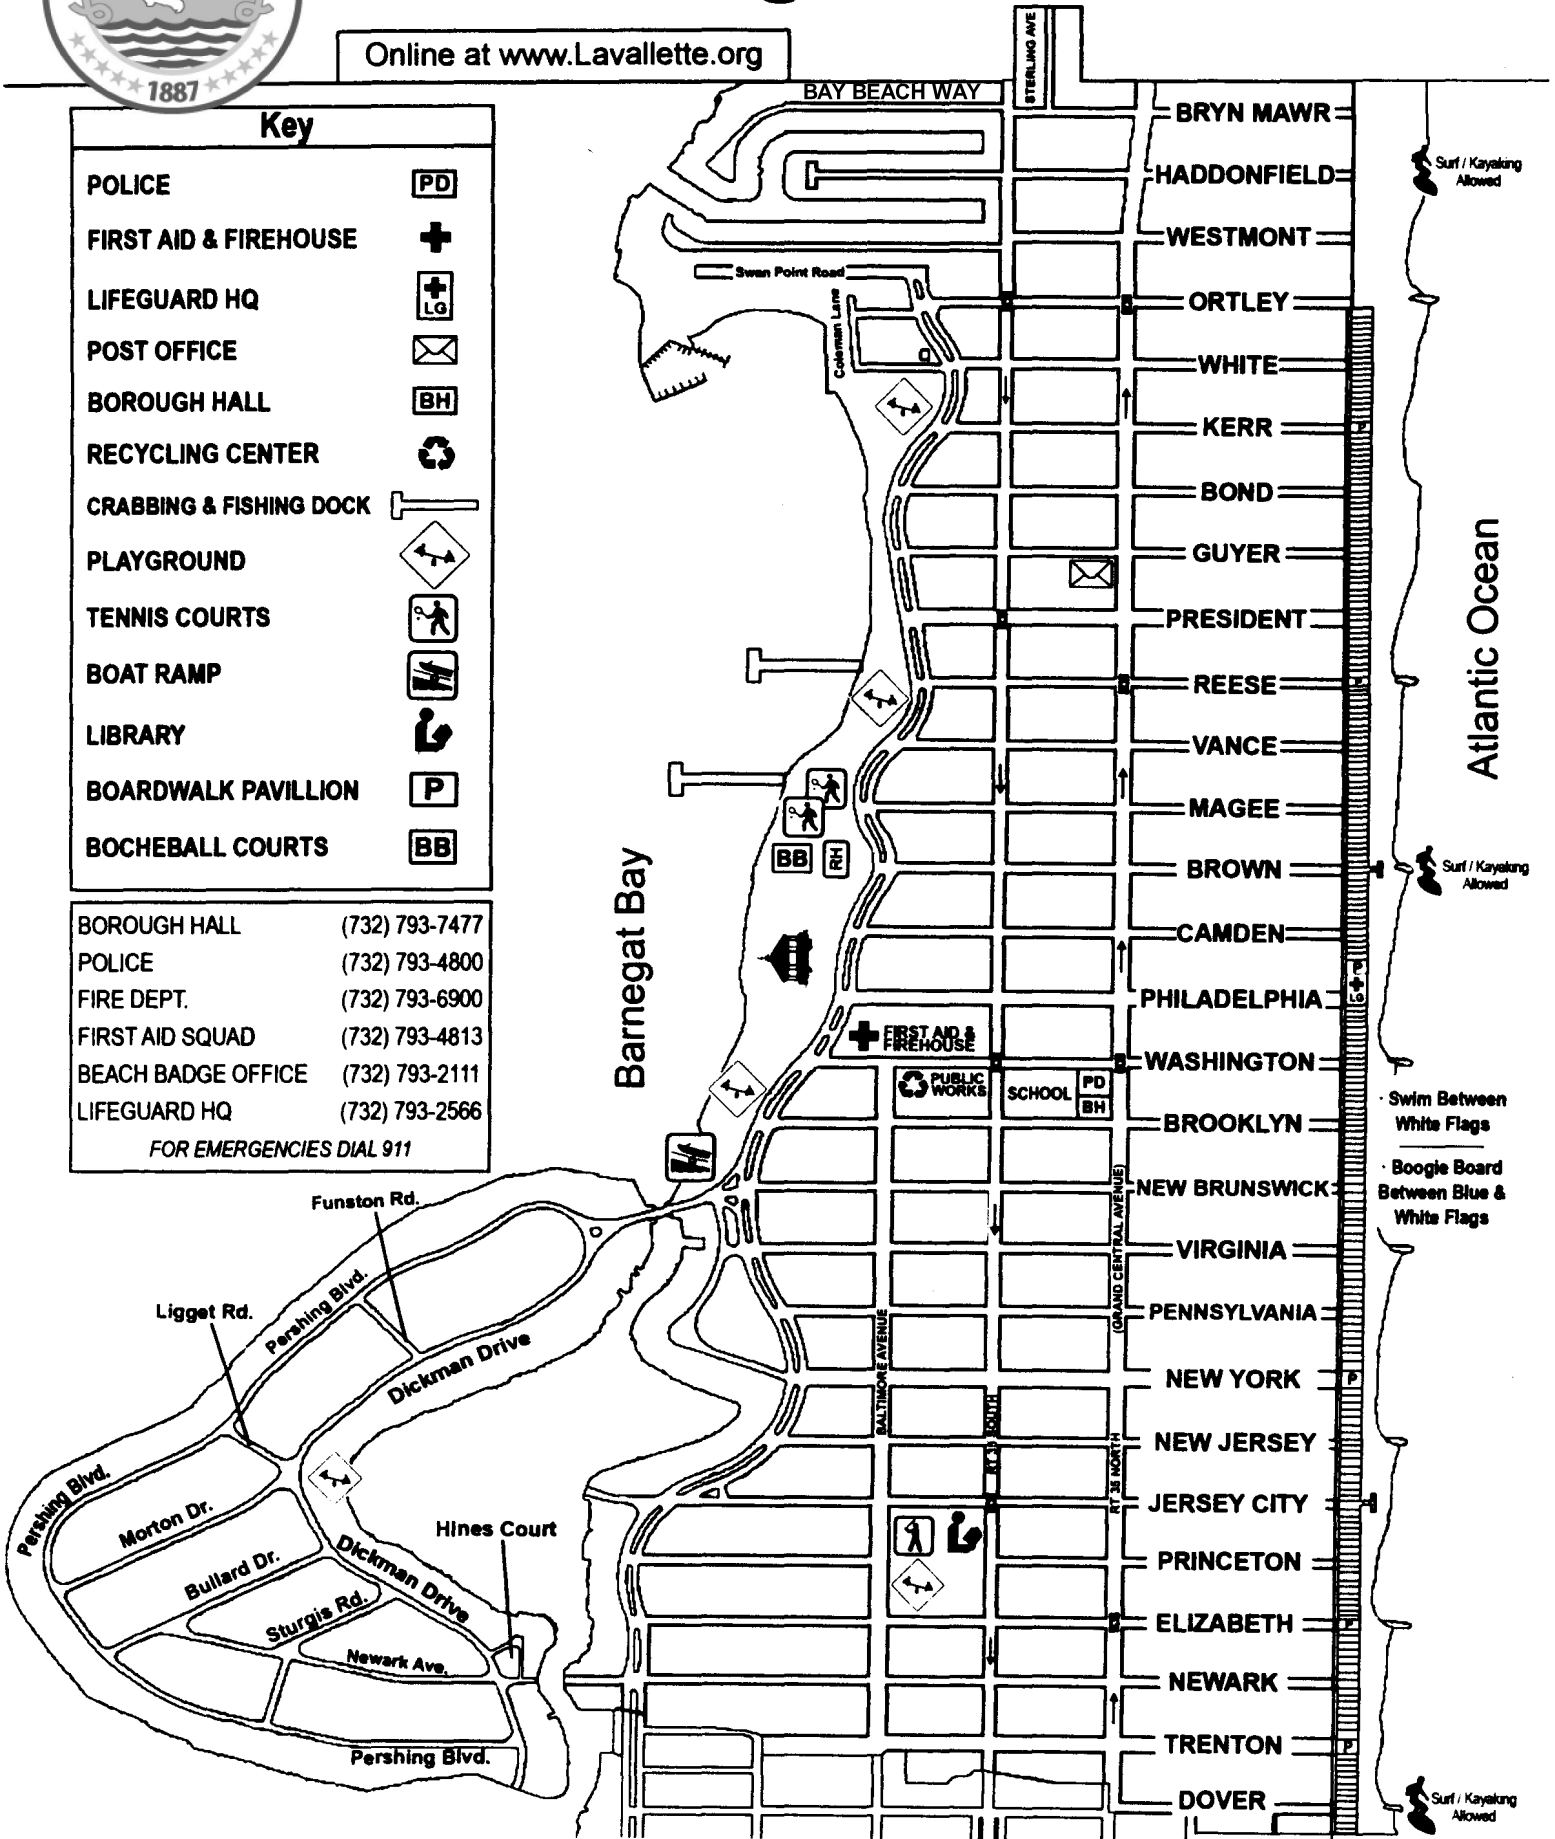

Address Listing On Reverse