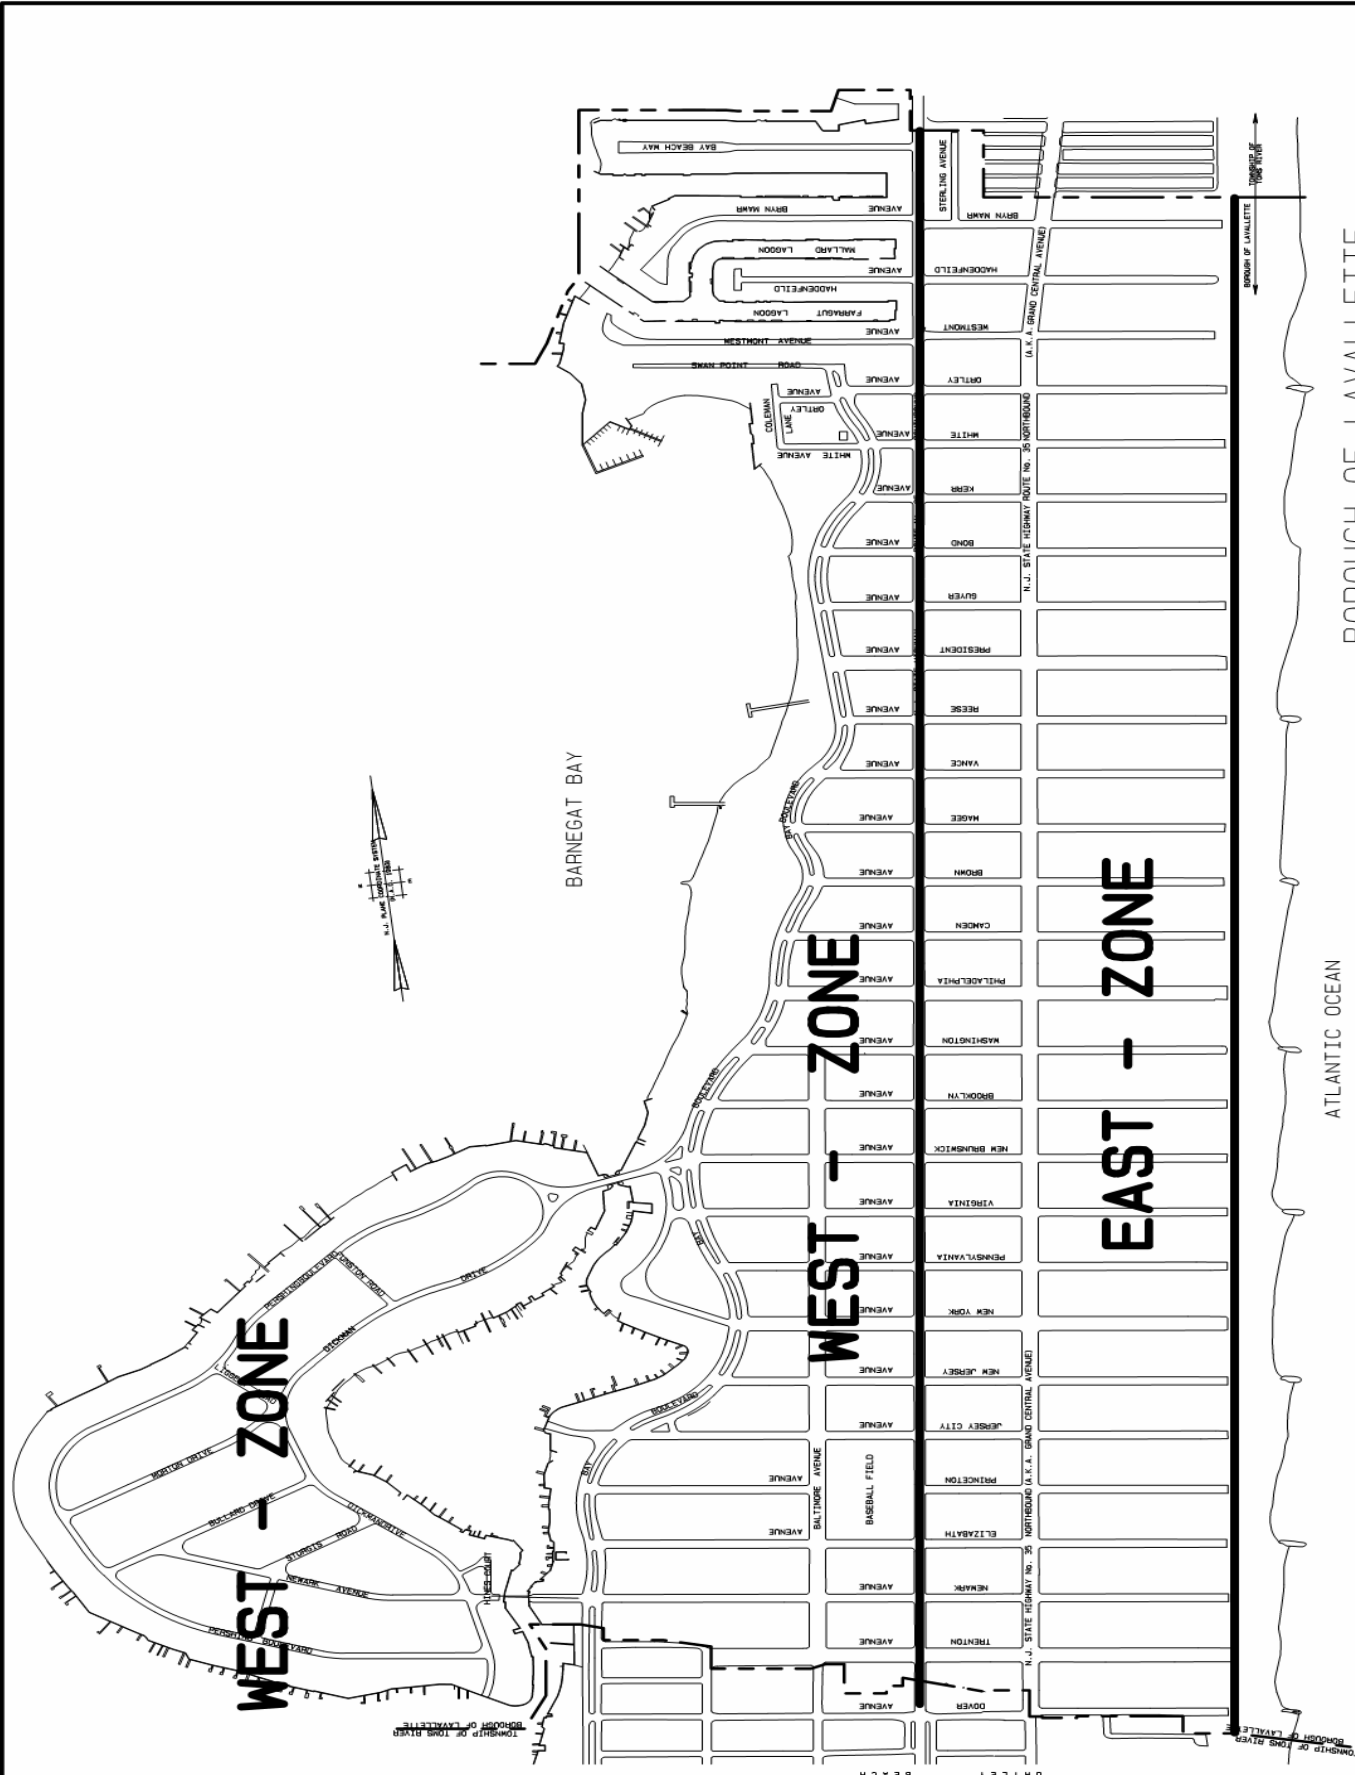

BOROUGH OF LAVALLETTE
BOROUGH OF LAVALLETTE
SOLID WASTE COLLECTION INFORMATION MAP